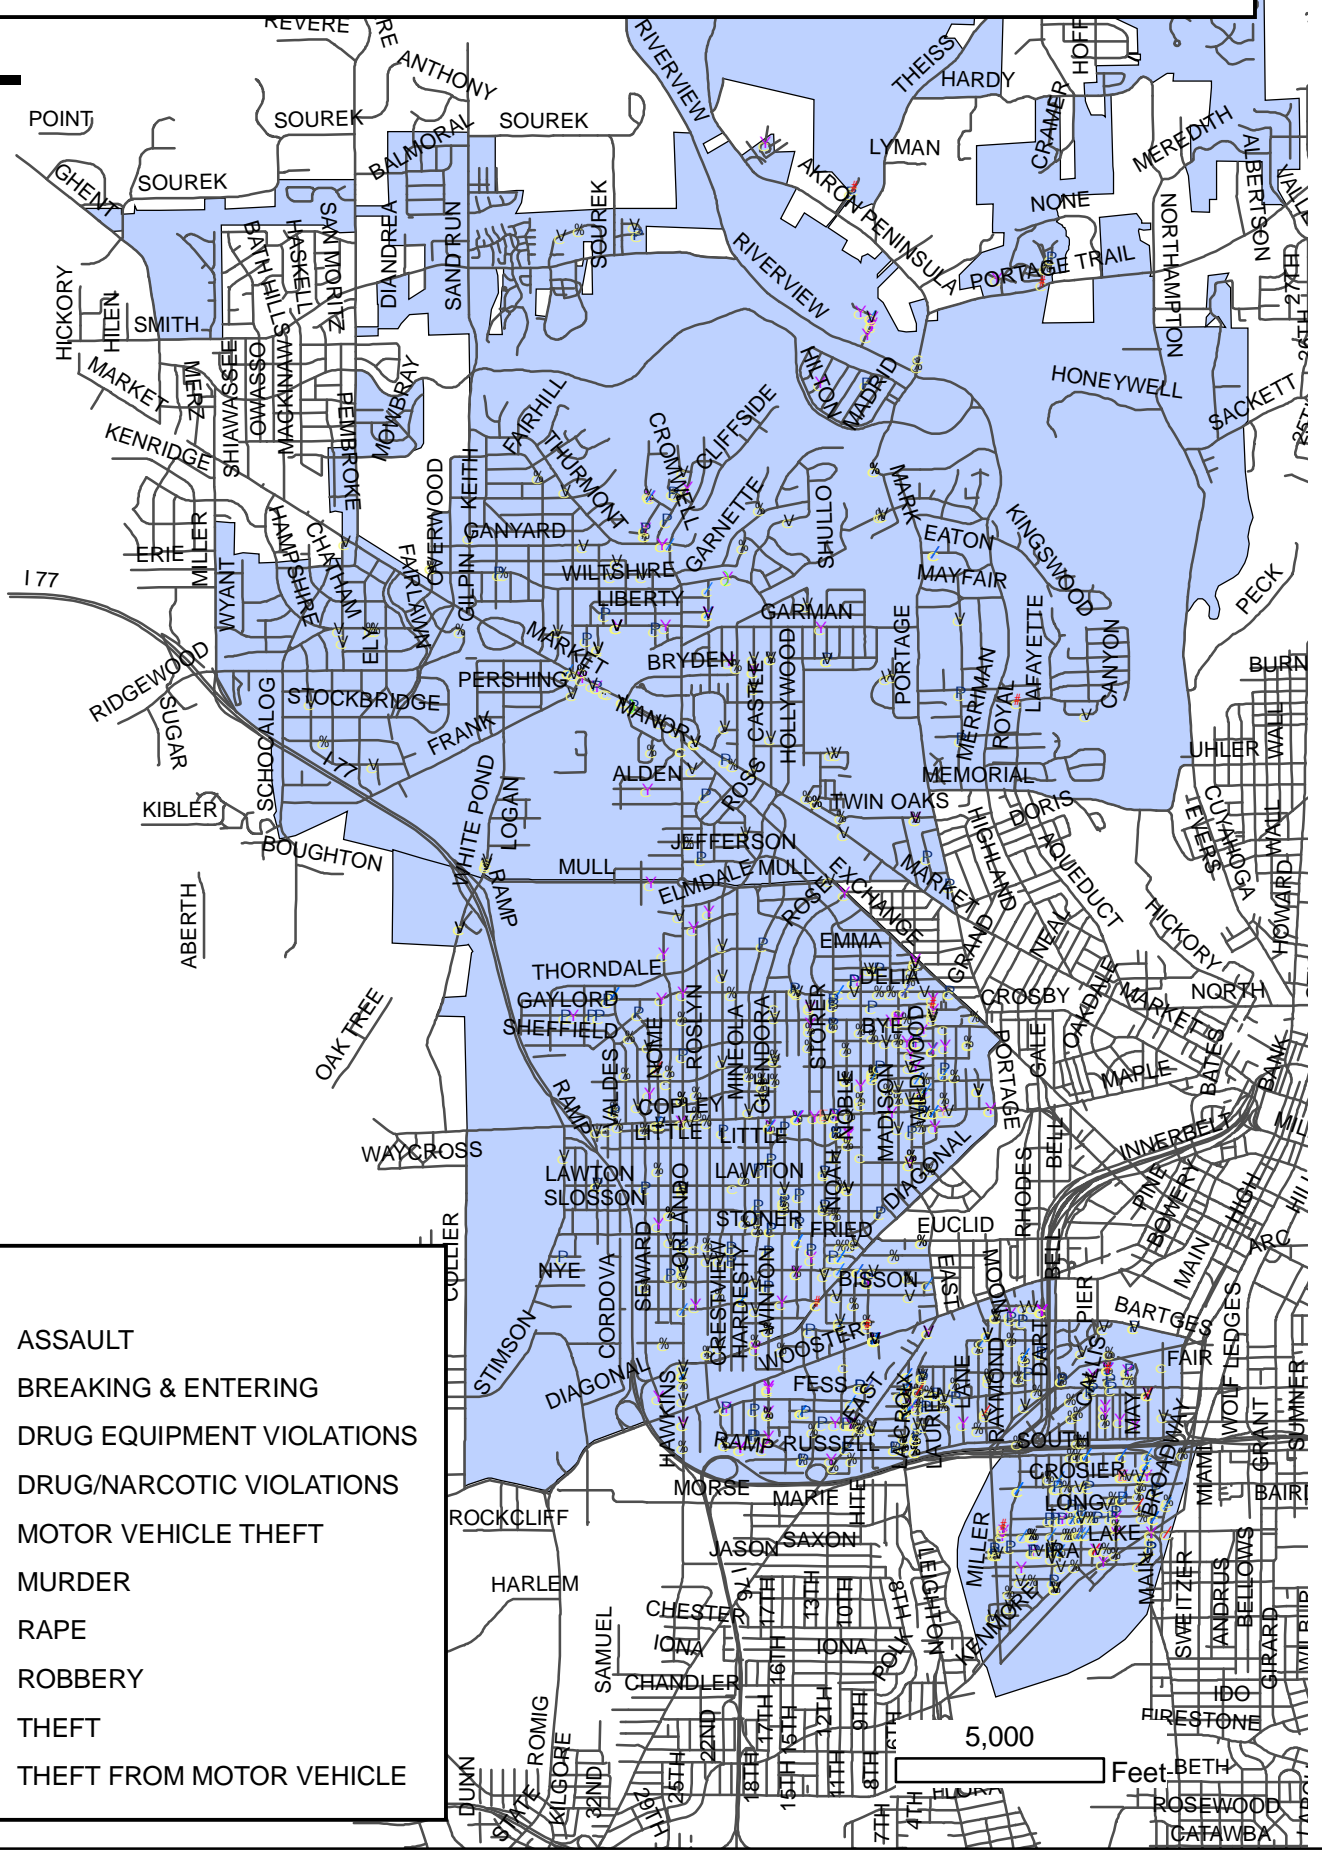

# 4th Quarter Select Crimes for Zone 4

- Y ASSAULT
- % BREAKING & ENTERING
- / DRUG EQUIPMENT VIOLATIONS
- / DRUG/NARCOTIC VIOLATIONS
- P MOTOR VEHICLE THEFT
- E MURDER
- # RAPE
- C ROBBERY
- V THEFT
- V THEFT FROM MOTOR VEHICLE

5,000 Feet