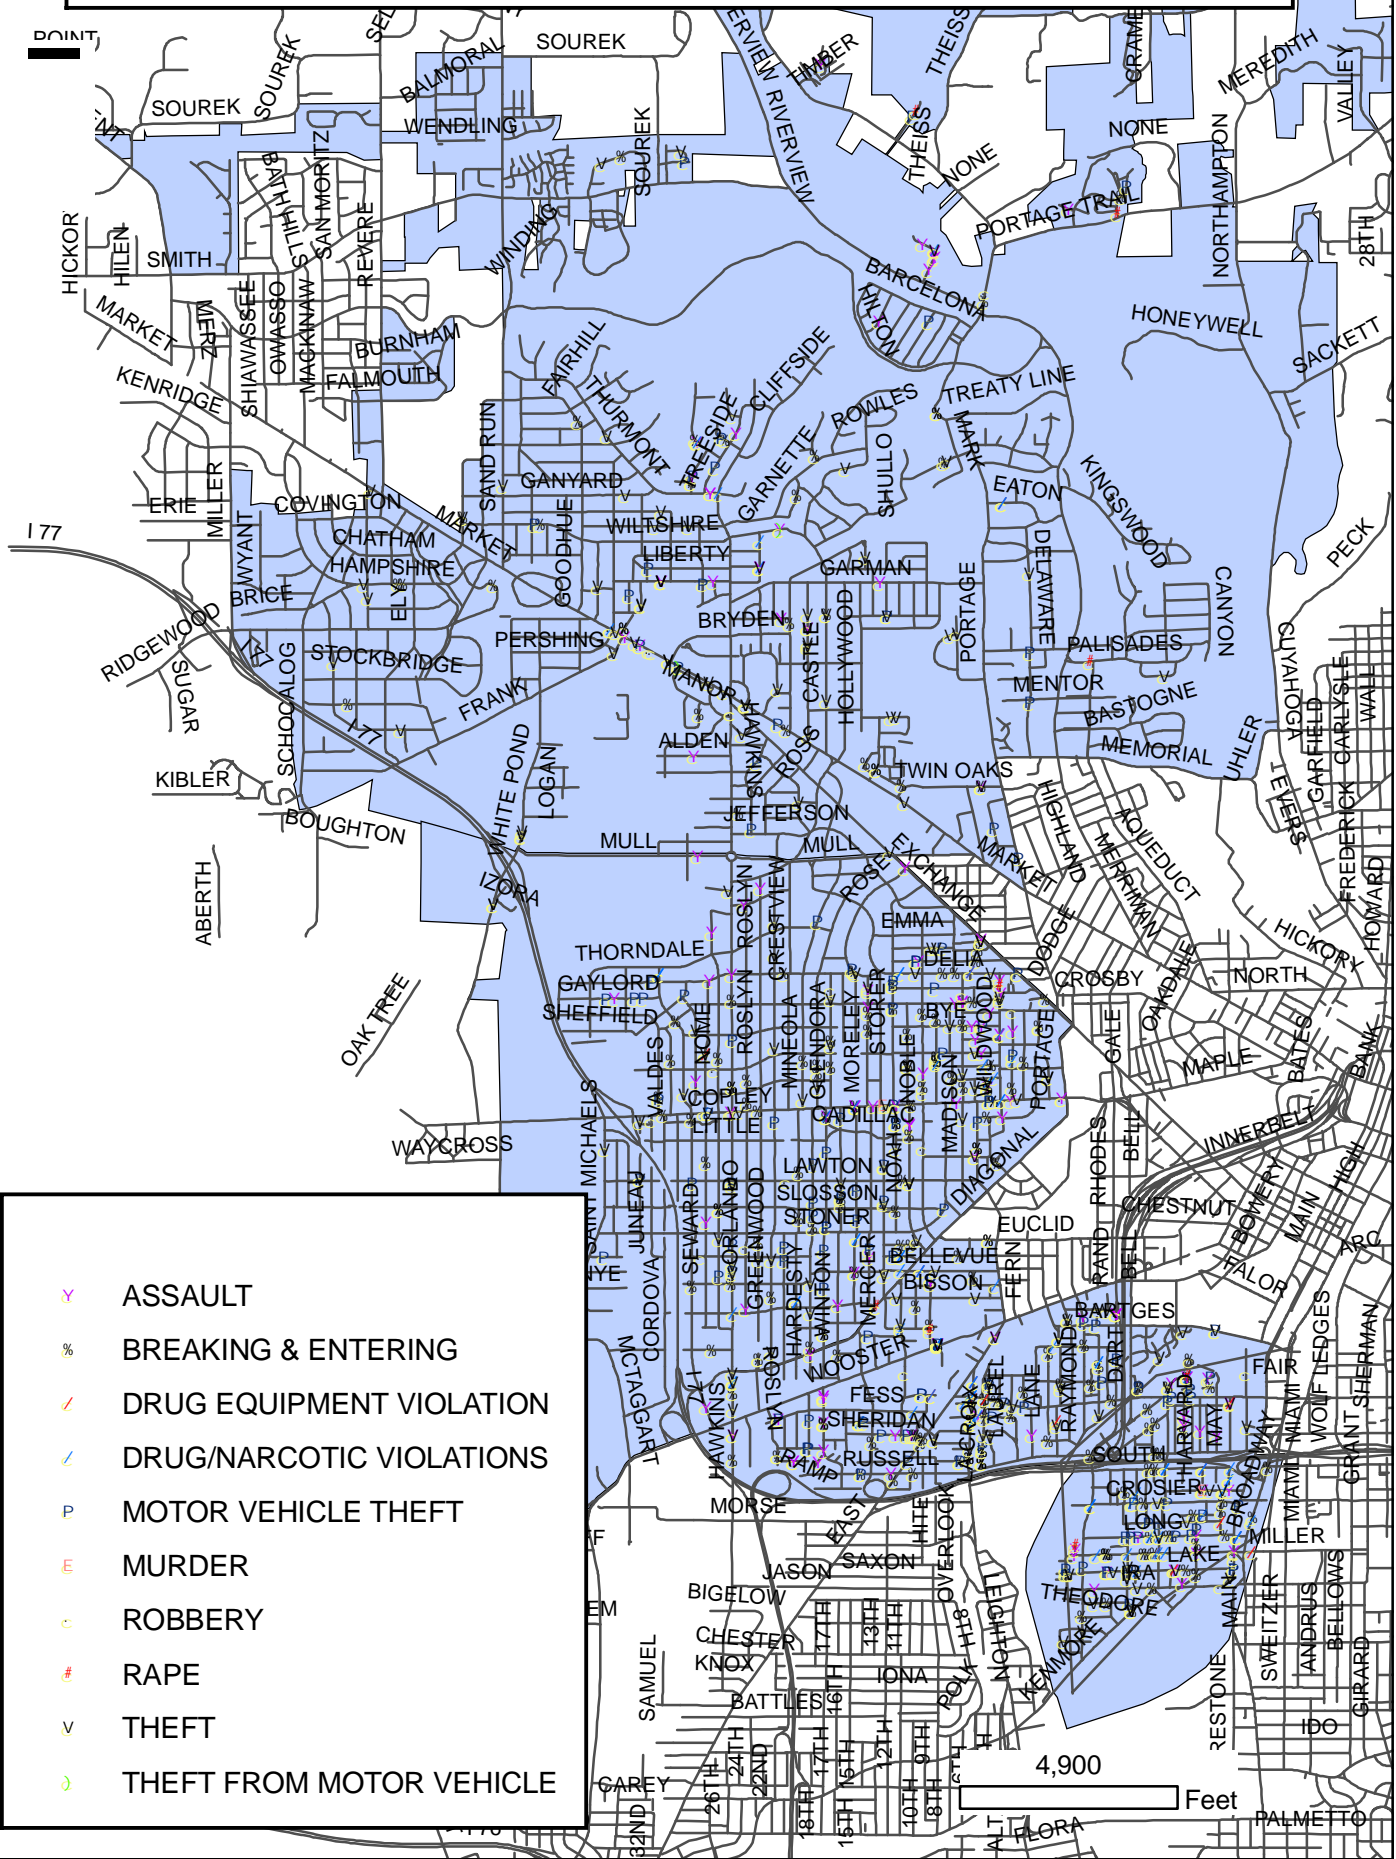

2nd Quarter Select Crimes for Zone 4

POINT

4,900

Feet